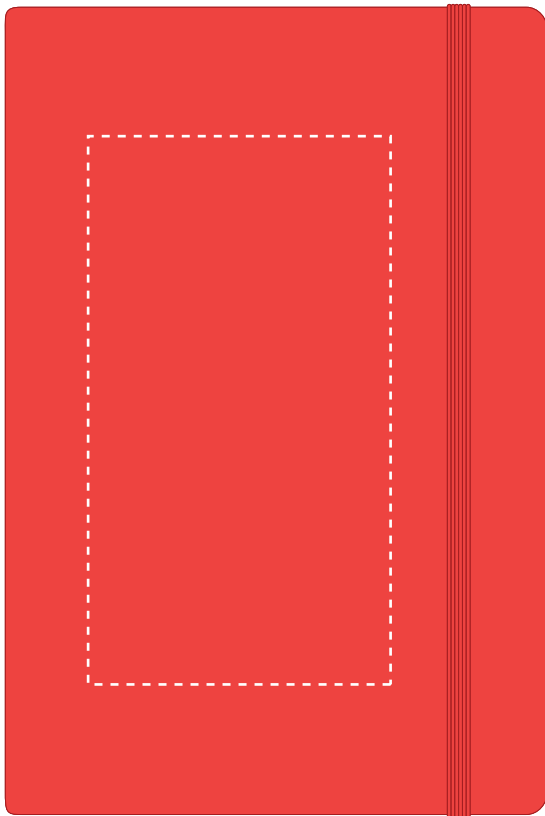

Your Ref:  
Our Ref:

Quantity:  
Version: 1

Product Code: QS0345  
Product Colour: RED

**PRINTING CONCERNS: SMALL DETAILS MAY FILL**

Please note that this product has Sustainability Markings that are not visible from this perspective

We stock this item in the following colours

**PANTONE REFERENCE(S)**

Debossing / Foil Blocking

Product Image for visualisation - colours may vary

ARTWORK SCALE 50%

- CENTRED TO PRINT AREA
- CENTRED TO NOTEBOOK

ARTWORK SCALE 50%

- CENTRED TO PRINT AREA
- CENTRED TO NOTEBOOK

The dashed line is to demonstrate print area and will not appear on your printed item

**PLEASE NOTE:**

- All colours including print and product are for visual purposes only and should not be regarded as the actual colour of the product and print.
- Some products may vary from batch to batch and may differ from previous orders.
- The colour and texture of a product can also have an effect on the final print colour.
- By approving this order we accept that you understand these terms.