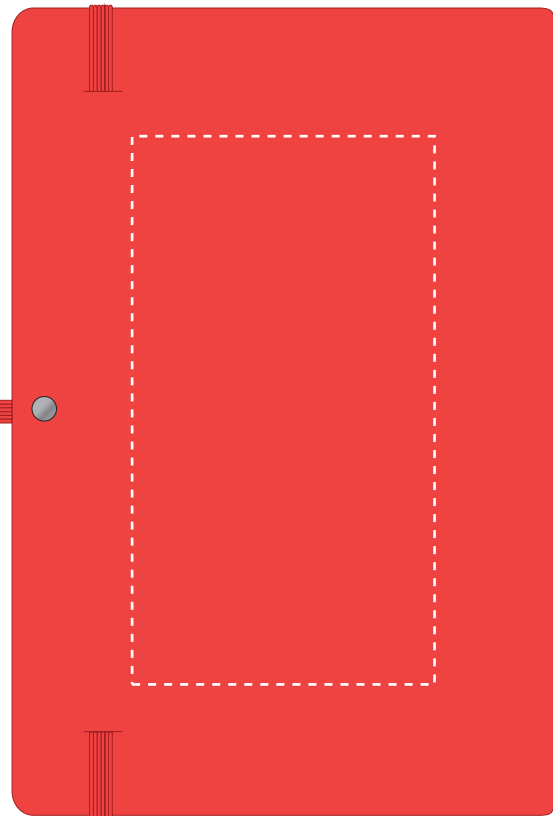

Your Ref:  
Our Ref:

Quantity:  
Version: 1

Product Code: QS0345  
Product Colour: RED

**PRINTING CONCERNS: SMALL DETAILS MAY FILL**

Please note that this product has Sustainability Markings that are not visible from this perspective

We stock this item in the following colours

**PANTONE REFERENCE(S)**

Debossing / Foil Blocking

Product Image for visualisation - colours may vary

ARTWORK SCALE 50%

- CENTRED TO PRINT AREA
- CENTRED TO NOTEBOOK

ARTWORK SCALE 50%

- CENTRED TO PRINT AREA
- CENTRED TO NOTEBOOK

The dashed line is to demonstrate print area and will not appear on your printed item

**PLEASE NOTE:**

- All colours including print and product are for visual purposes only and should not be regarded as the actual colour of the product and print.
- Some products may vary from batch to batch and may differ from previous orders.
- The colour and texture of a product can also have an effect on the final print colour.
- By approving this order we accept that you understand these terms.